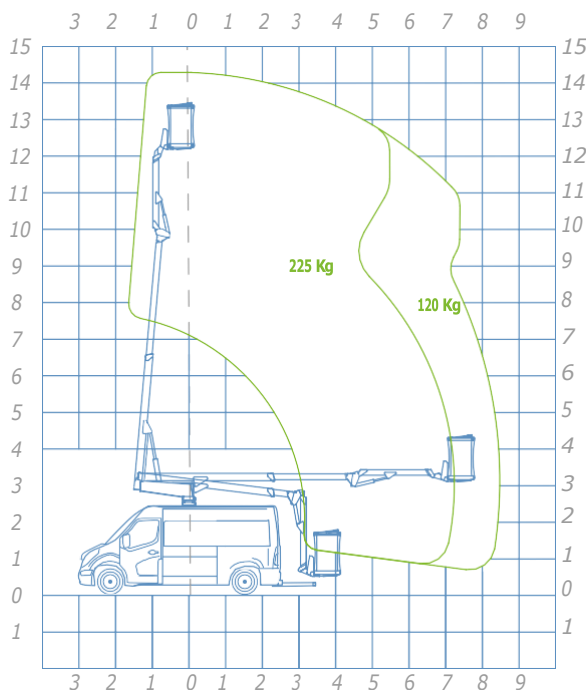

The high performance van

WORKING DIAGRAM

- OUTRIGGERS**
A
- WORKING HEIGHT**
14,4 m
- BASKET HEIGHT**
12,4 m
- MAX OUTREACH**
8,5 m
- BASKET LOAD CAPACITY**
225 kg
- BASKET SIZE**
1400x700x1100 mm
- CONTROLS**
Électrique
- TURRET ROTATION**
400°
- GVW**
3,5 ton

STANDARD ACCESSORIES

DATA SHEET

- Fiberglass basket: 1400x700x1100 mm
- 400° turret rotation
- Pipes and cables installed inside the boom
- Articulated jib
- 2 "A" outriggers
- Proportional electro-hydraulic controls with speed regulation of all movements
- Stabilization controls from the basket and from the ground
- Possibility of simultaneous movements
- Engine start/stop from the basket
- 230v and 12v socket in the basket
- Digital hour- counter
- CAN BUS electronic management system
- Cataphoresis