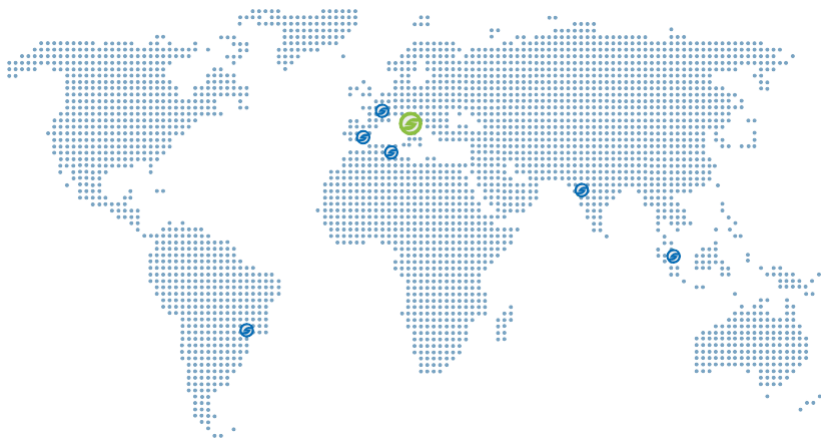

* Dimensions can change according to the assembly

SOCAGE, AERIAL PLATFORM CONSTRUCTOR ALL OVER THE WORLD

Socage, based in Modena, Italy, produces and sells truck mounted Aerial Working Platforms all over the world. With more than 40 years of experience, Socage is among the top experienced companies in the field.