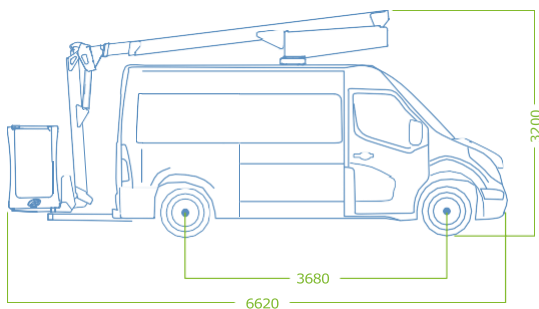

The high performance van

WORKING DIAGRAM

- OUTRIGGERS**
A
- WORKING HEIGHT**
14,4 m
- BASKET HEIGHT**
12,4 m
- MAX OUTREACH**
8,5 m
- BASKET LOAD CAPACITY**
225 kg
- BASKET SIZE**
1400x700x1100 mm
- CONTROLS**
Électrique
- TURRET ROTATION**
400°
- GVW**
3,5 ton

STANDARD ACCESSORIES

DATA SHEET

- Fiberglass basket: 1400x700x1100 mm
- 400° turret rotation
- Pipes and cables installed inside the boom
- Articulated jib
- 2 "A" outriggers
- Proportional electro-hydraulic controls with speed regulation of all movements
- Stabilization controls from the basket and from the ground
- Possibility of simultaneous movements
- Engine start/stop from the basket
- 230v and 12v socket in the basket
- Digital hour- counter
- CAN BUS electronic management system
- Cataphoresis

SAFETY DATA

- Unintentional maneuvering control E.C.S (Easy Control Security)
- Protection bar for involuntary maneuvers
- Magnetothermic with 230V line differential protection
- Automatic levelling of the basket
- Inclinometer
- Flanged block valves
- Emergency stop button
- Emergency manual pump
- 12V emergency electric pump
- Possibility of remote emergency operations
- Automatic PTO disengagement
- Cabin warning light of closed stabilizers
- Maintenance light (Service)