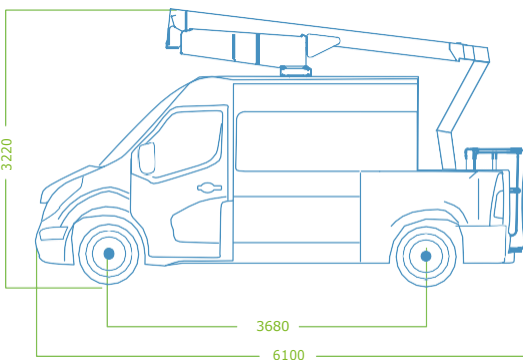

* Dimensions can change according to the assembly