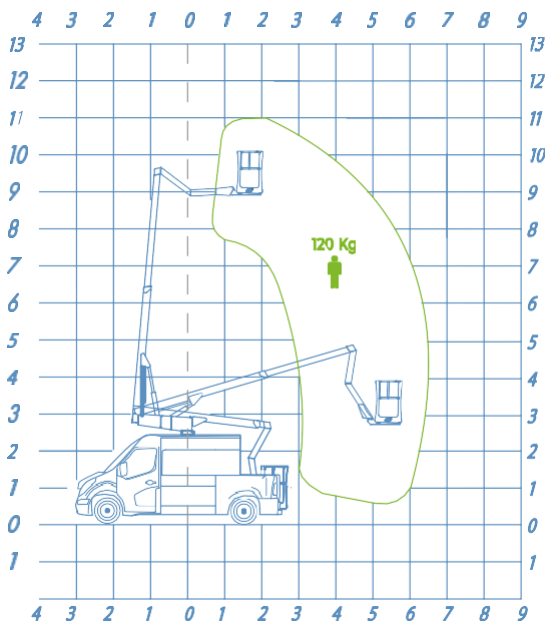

WORKING DIAGRAM

-  **OUTRIGGERS**
/
-  **WORKING HEIGHT**
11 m
-  **BASKET HEIGHT**
9 m
-  **MAX OUTREACH**
6,5 m
-  **BASKET LOAD CAPACITY**
120 kg
-  **BASKET SIZE**
700 x 700 x 1100 mm
-  **CONTROLS**
Électrique
-  **TURRET ROTATION**
400°
-  **GVW**
3,5 ton

STANDARD ACCESSORIES

 **DATA SHEET**

- Fiberglass basket: 700x700x1100 mm
- 400° turret rotation
- Pipes and cables installed inside the boom
- Fixed jib
- No outriggers
- Single-seater basket in fiberglass with total opening
- Proportional electro-hydraulic controls with speed regulation of all movements
- Possibility of simultaneous movements
- Engine start/stop from the basket
- 230v and 12v socket in the basket
- Digital hour- counter
- CAN BUS electronic management system
- Cataphoresis